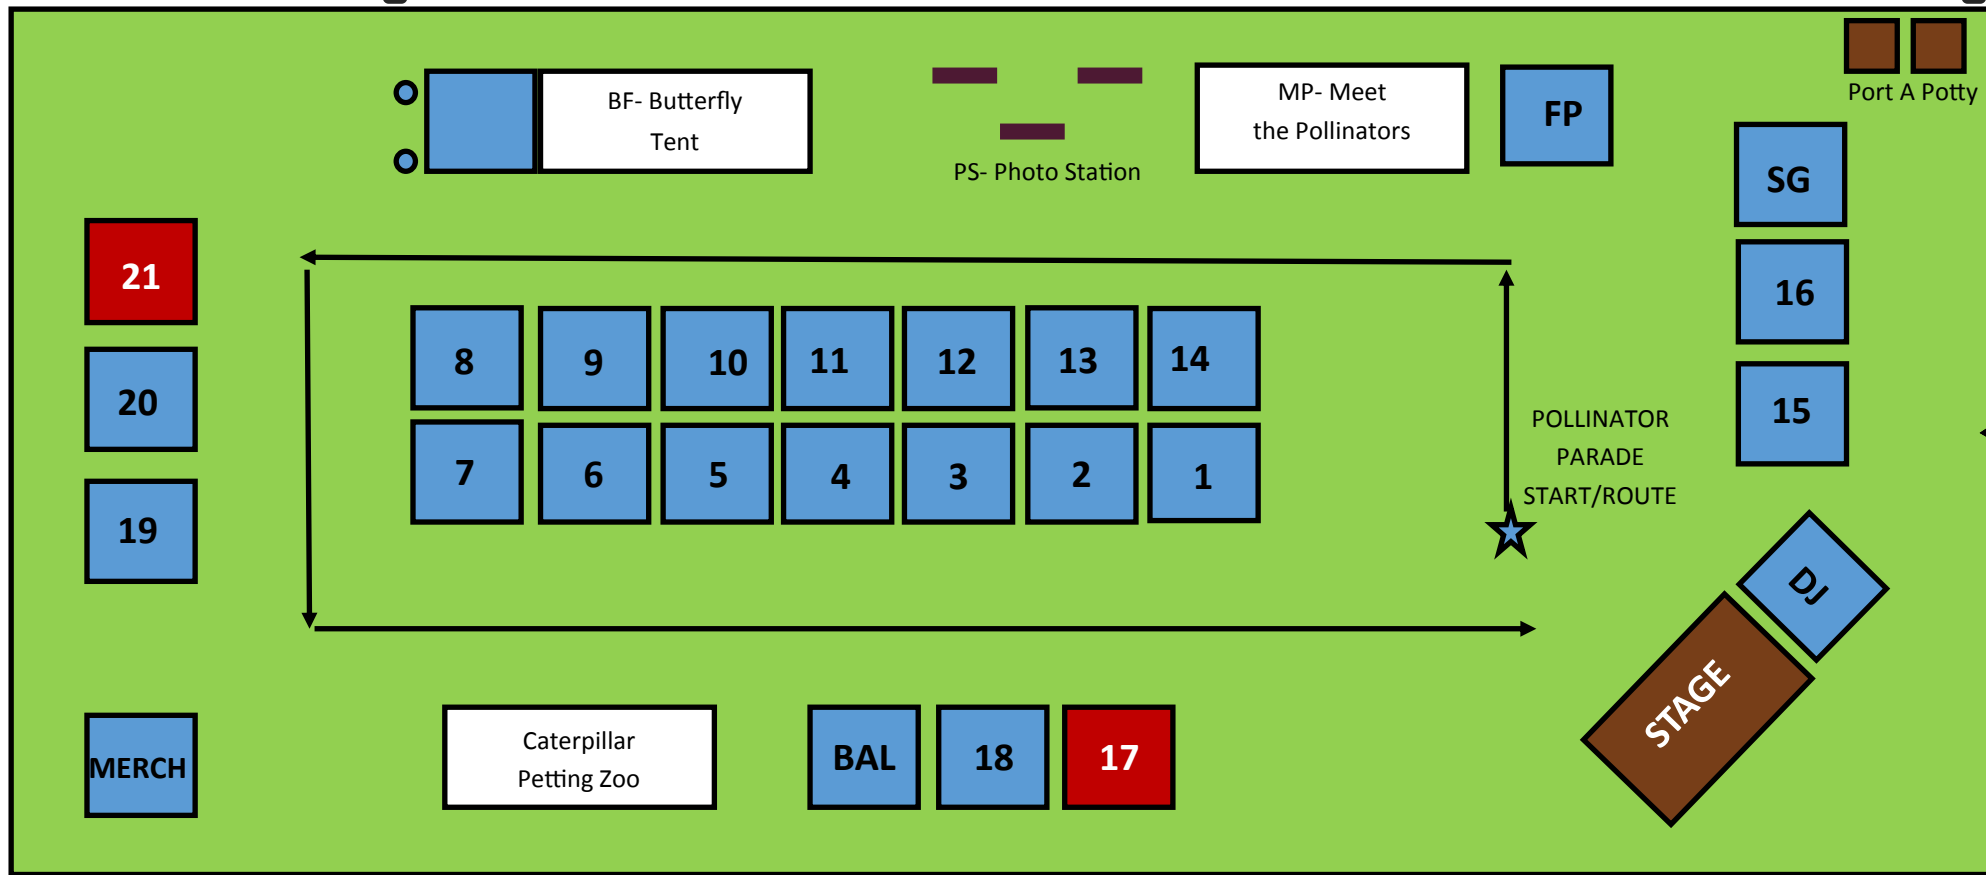

Blythewood Butterfly Festival Map

← Carolina Choo Choo

VENDOR LOAD/UNLOAD ONLY

Volunteer/Vendor Parking →

VENDOR LOAD/UNLOAD ONLY

← HANDICAPPED PARKING →

Festival Activities, Vendors, Exhibitors, & Entertainment

Exhibitors

- 19 Carolina Wildlife Care
- 26 The Nature Conservancy
- 15 Sustainable Midlands
- 16 SC Wildlife Federation
- 20 Richland County Library

Main Activity Area

- BFT Butterfly Tent (BFT)
- CPZ Caterpillar Petting Zoo (CPZ)
- PS Pollination Photo Station (PS)
Pollinator Coloring Garden
(PCG)
- PCG (PCG)
- MP Meet the Pollinators (MP)
- TRN Choo Choo the Train (TRN)
- MERCH Merch Tent (MERCH)
- FA/L&F First Aid/Lost & Found (FA)

Other Entertainment

- BAL Balloons by Nick Propst
- FP Emerald's Artistry
- SG Special Guest Tent
- STAGE Stage Area
- DJ DJ Ronny Lane
- PP Pollinator Parade